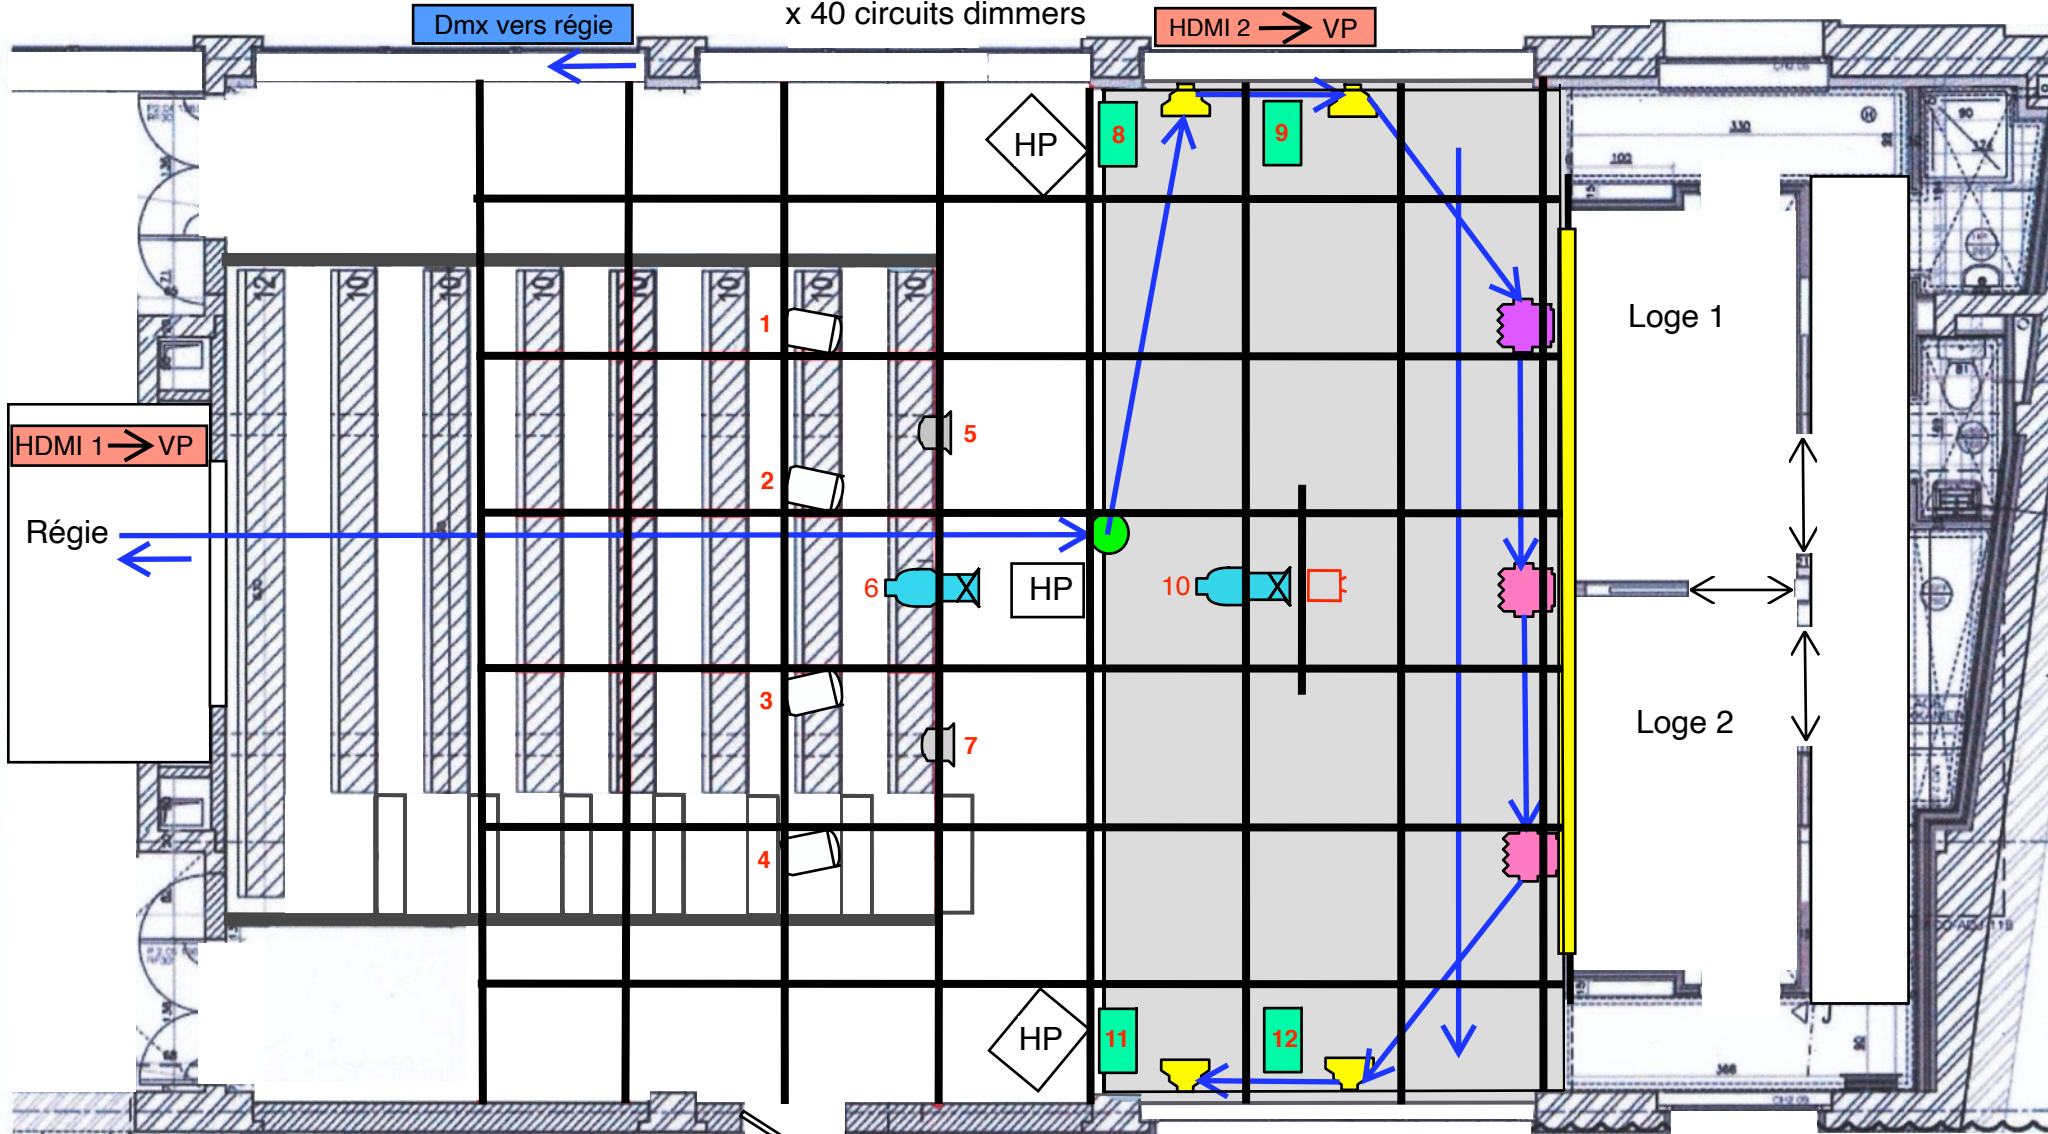

Ecran de projection 4m50 x 3m40

VP Optoma 3500lm eh415st 1080p

Théâtre Bruegel

Plateau 9m40 x 4m50m x 0,60
x 40 circuits dimmers

Grill: 4m du sol / 3m40 du plateau

Led Jardin :D=44//R=45//G=46//B=47//St=48

Led Cours :D=68//R=69//G=70//B=71//St=72

Led Contre Ext :D=49//R=50//G=51//B=52//L=53//A=54//C=55//St=56//F=57

Led Contre Centre :D=58//R=59//G=60//B=61//L=62//A=63//C=64//St=65//F=66

Salle:24

PC Strand 500 W